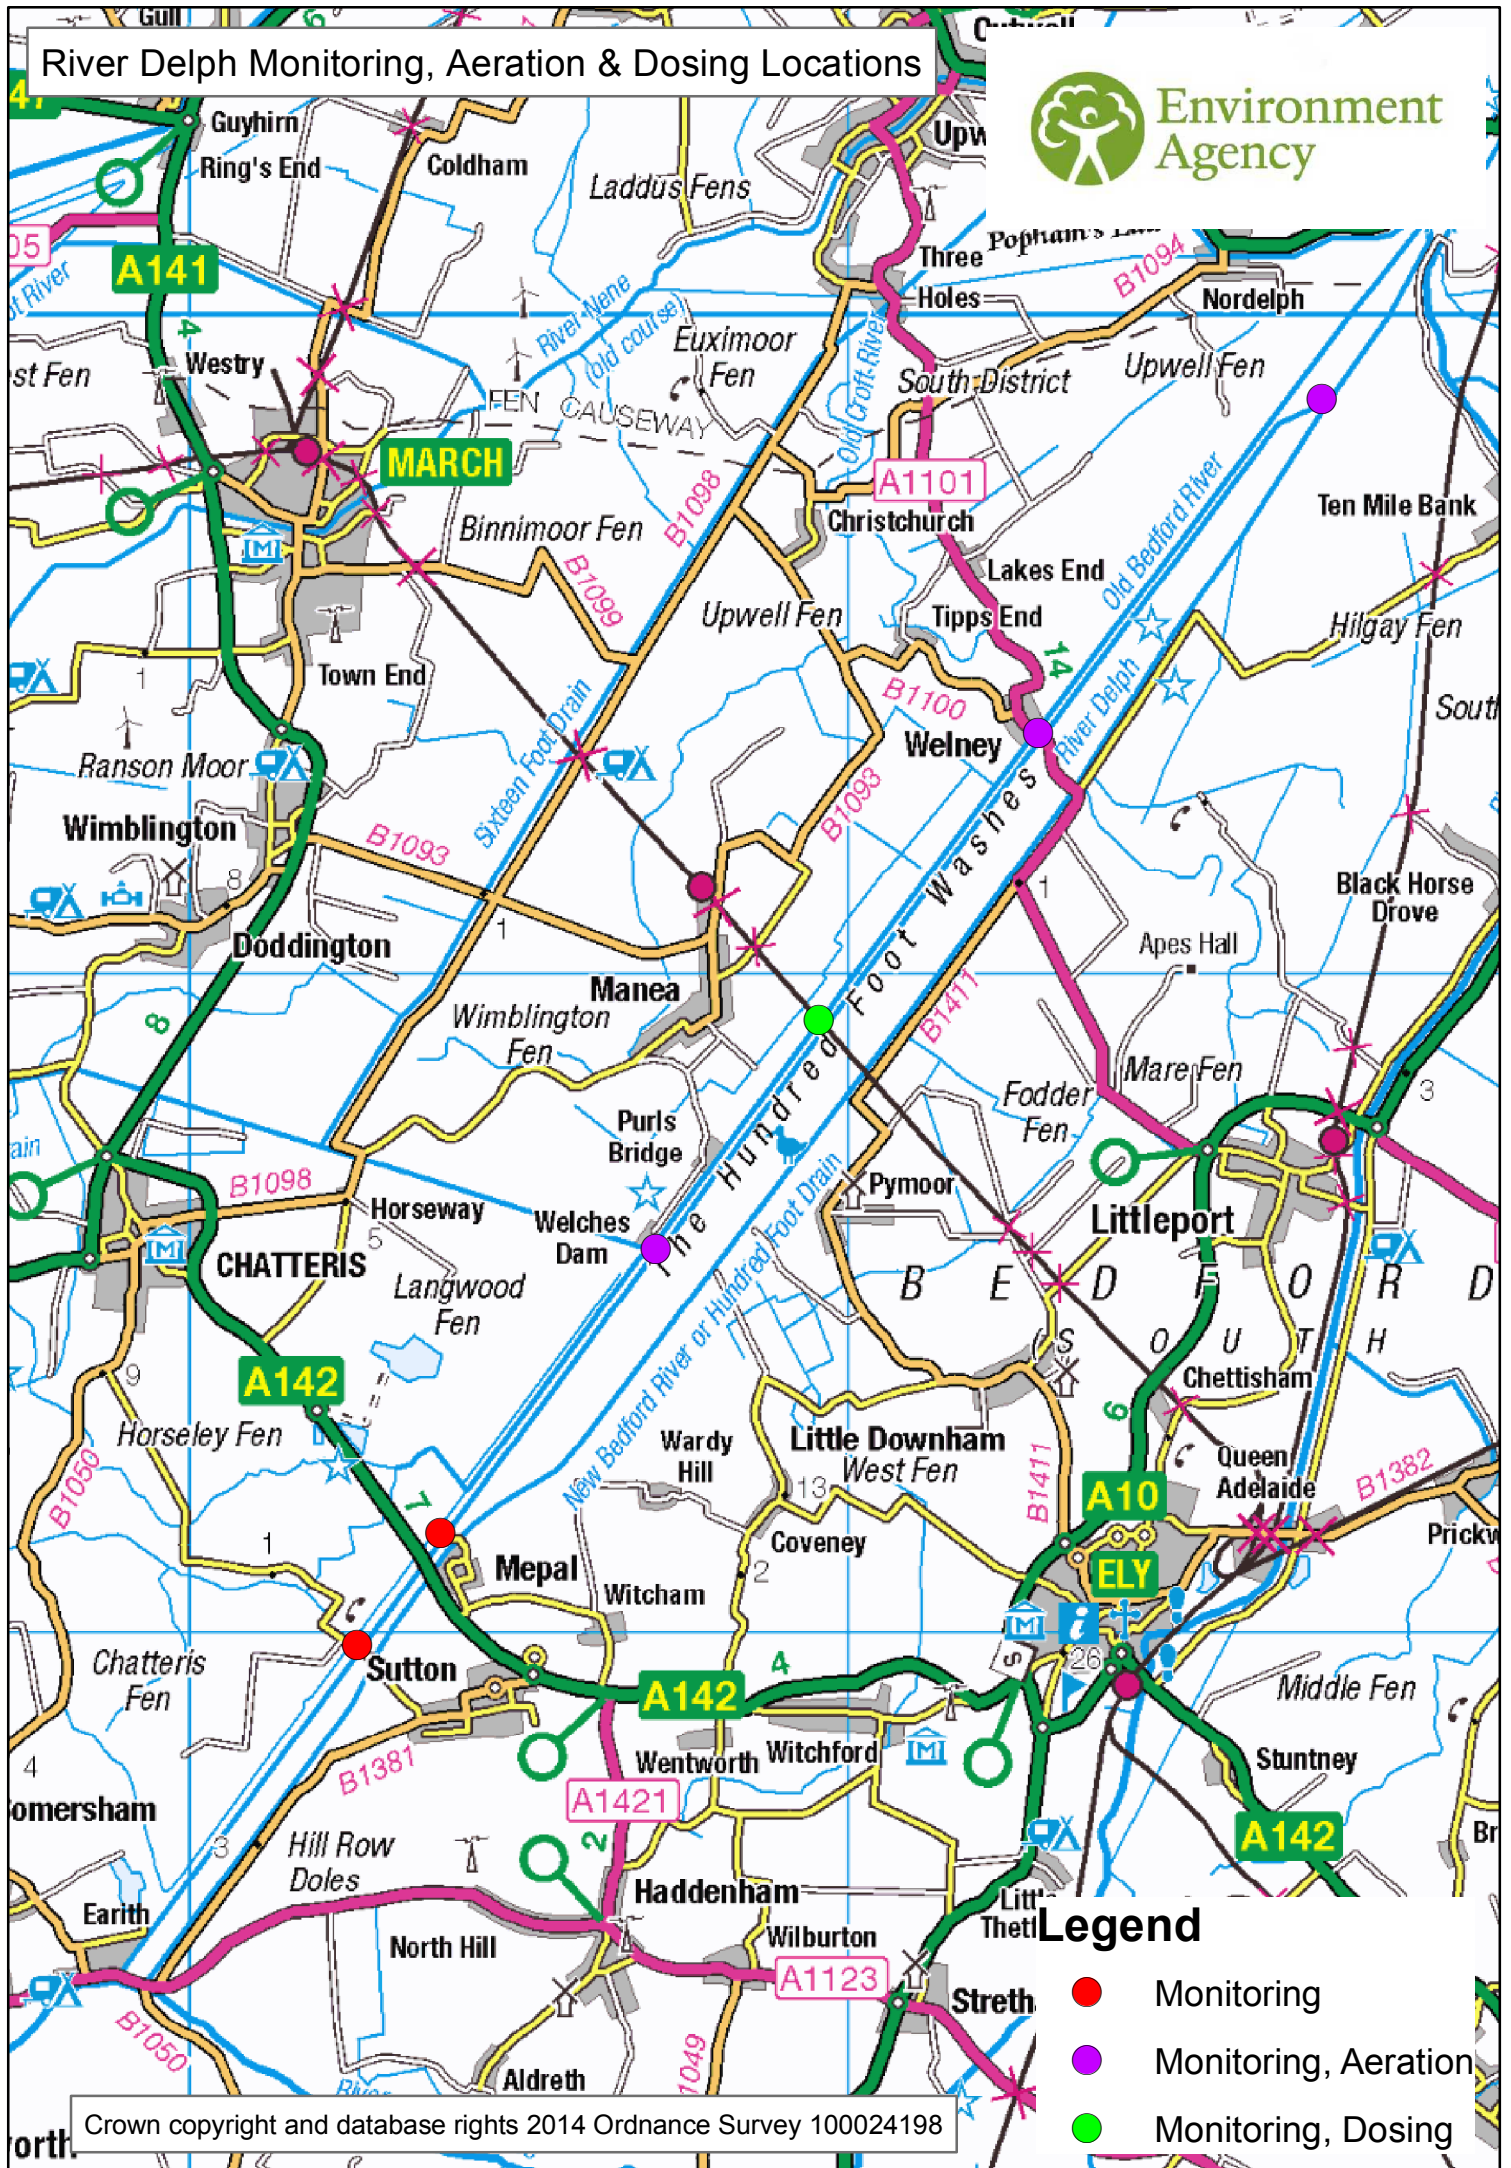

# River Delph Monitoring, Aeration & Dosing Locations

Crown copyright and database rights 2014 Ordnance Survey 100024198

- ### Legend
- Monitoring
  - Monitoring, Aeration
  - Monitoring, Dosing